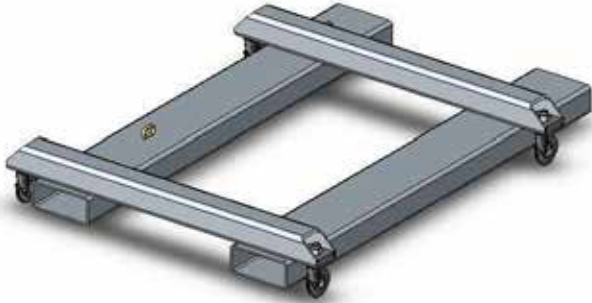

## Type BJFL-1 Slip-On Bulk Bag Jib

The type BJFL-1 Slip-On Bulk Bag Jib attachment is designed with 4 lifting points to suit standard Bulk Bags.

The Jib is fitted with four (4) safety swivel hooks.

### SPECIFICATIONS:

- Pocket Size 165 x 65mm
- Pocket Centres 640mm
- Safe Working Load (SWL) 2000kg
- Unit Weight 75kg
- Load Centre 700mm
- Hook Centres 900mm